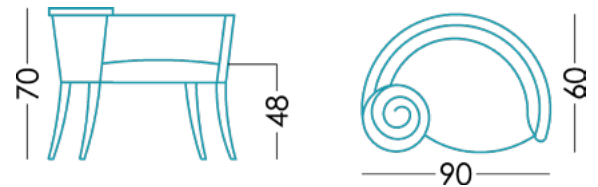

Measures

Width	90 cm
Height	70 cm
Depth	45 cm
Seat height	34 cm
Arm height	70 cm
Back height	25 cm
Depth when open	- cm

Technical information

Frame	Frame of pine wood and MDF
Seat suspension	N.E.A.
Back suspension	
Seat foam	Polyurethane 35kg + fibre
Seat firmness	Medium Foam (white)
Back cushions	Foam 30kg + 150gr
Loose cushions	
Legs options	Wood
Colours	Natural, Cherry, Walnut, Wenge, Silver, Champagne, Black, Smoke, Yellow
Removable cover	Seat*
Guarantee	Frame and seat suspension: lifetime warranty Rest of pieces: 3 years* *6-month guaranty extension by activating it on the web

[Would you like to know more?](#)

Options

Packaging

Packaging made up of shrink wrap and edge protectors.

The packaging comes along with the design. We always optimize it, so that it takes up as little space as possible and it is easy to carry it, avoiding the use of unnecessary packing material.