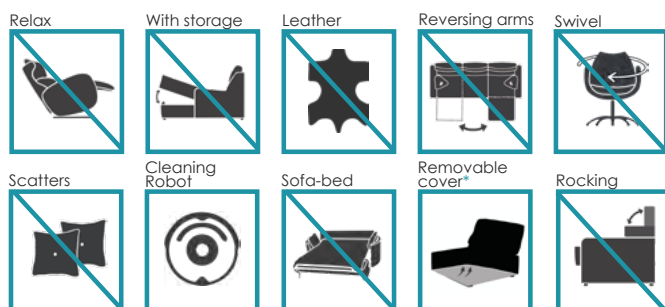

Measures

Width	90 cm
Height	70 cm
Depth	45 cm
Seat height	34 cm
Arm height	70 cm
Back height	25 cm
Depth when open	- cm

Technical information

Frame	Frame of pine wood and MDF
Seat suspension	N.E.A.
Back suspension	
Seat foam	Polyurethane 35kg + fibre
Seat firmness	Medium Foam (white)
Back cushions	Foam 30kg + 150gr
Loose cushions	
Legs options	Wood
Colours	Natural, Cherry, Walnut, Wenge, Silver, Champagne, Black, Smoke, Yellow
Removable cover	Seat*
Guarantee	Frame and seat suspension: lifetime warranty Rest of pieces: 3 years* *6-month guaranty extension by activating it on the web

[Would you like to know more?](#)

Options

Packaging

Packaging made up of shrink wrap and edge protectors.

The packaging comes along with the design. We always optimize it, so that it takes up as little space as possible and it is easy to carry it, avoiding the use of unnecessary packing material.